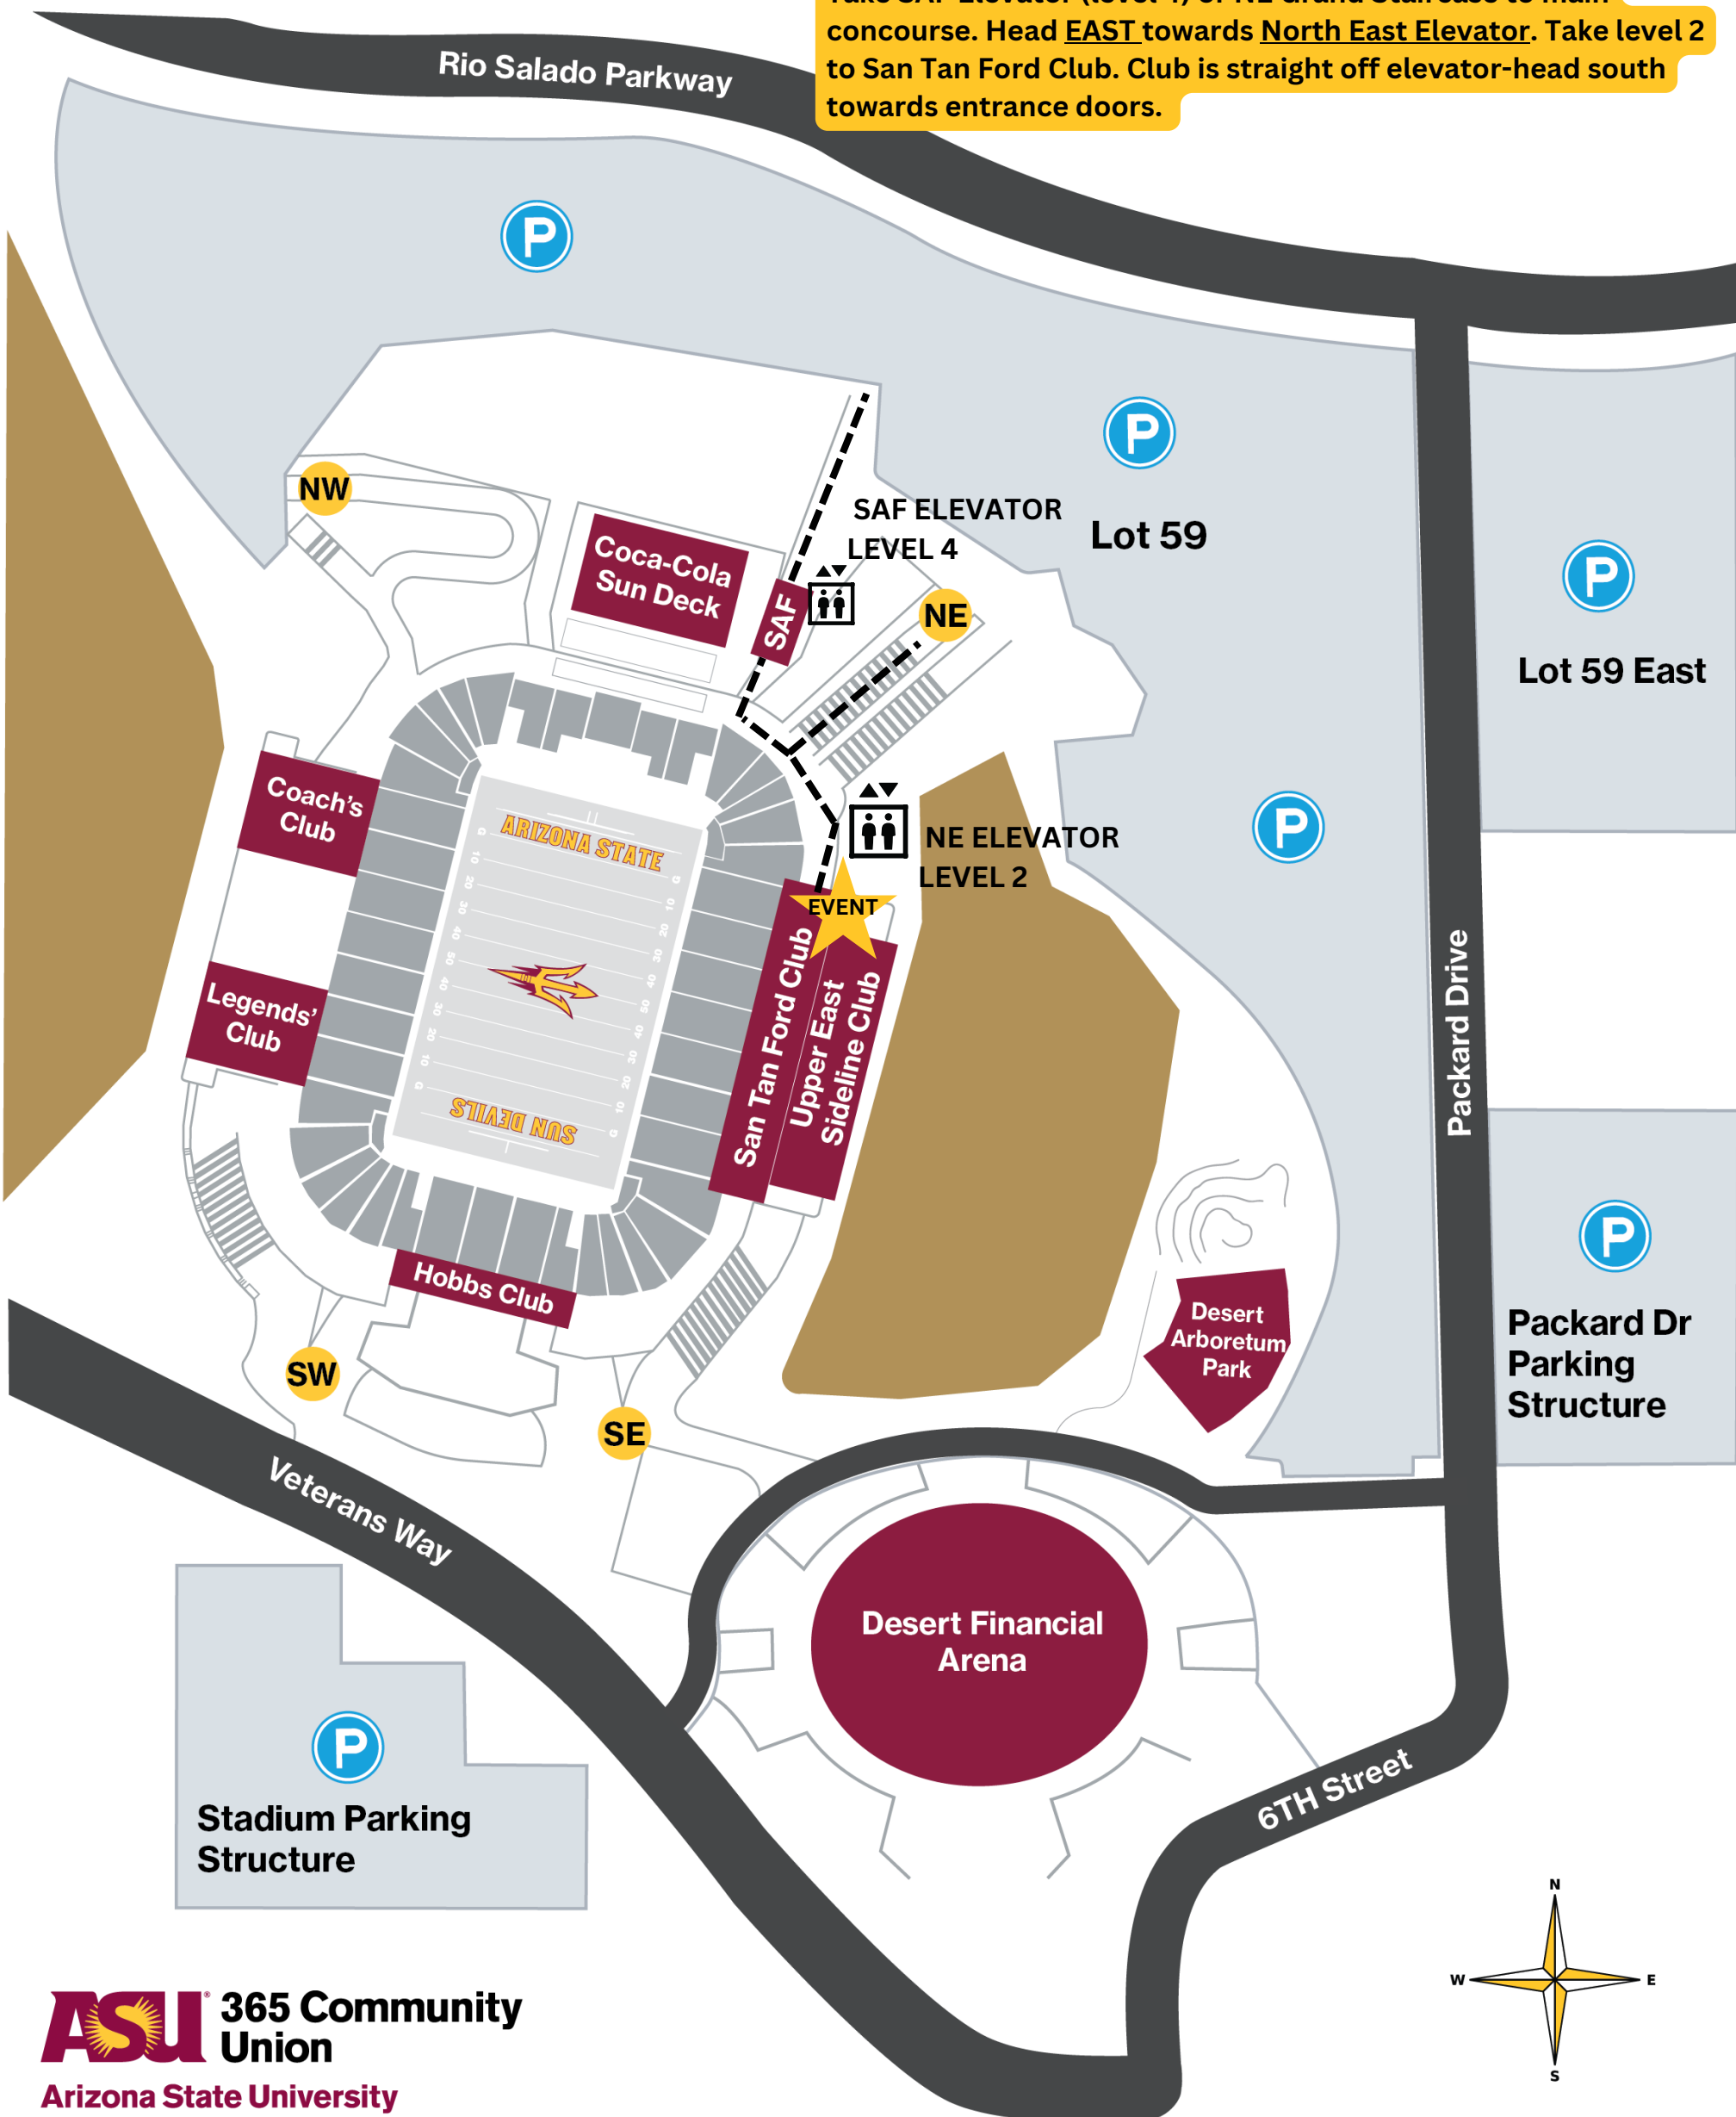

# ASU 365 Community Union

## Venue Locations

To San Tan Ford Club from North East/Lot 59

Take SAF Elevator (level 4) or NE Grand Staircase to main concourse. Head EAST towards North East Elevator. Take level 2 to San Tan Ford Club. Club is straight off elevator-head south towards entrance doors.

**ASU** 365 Community Union  
Arizona State University

# SAN TAN FORD CLUB EVENT